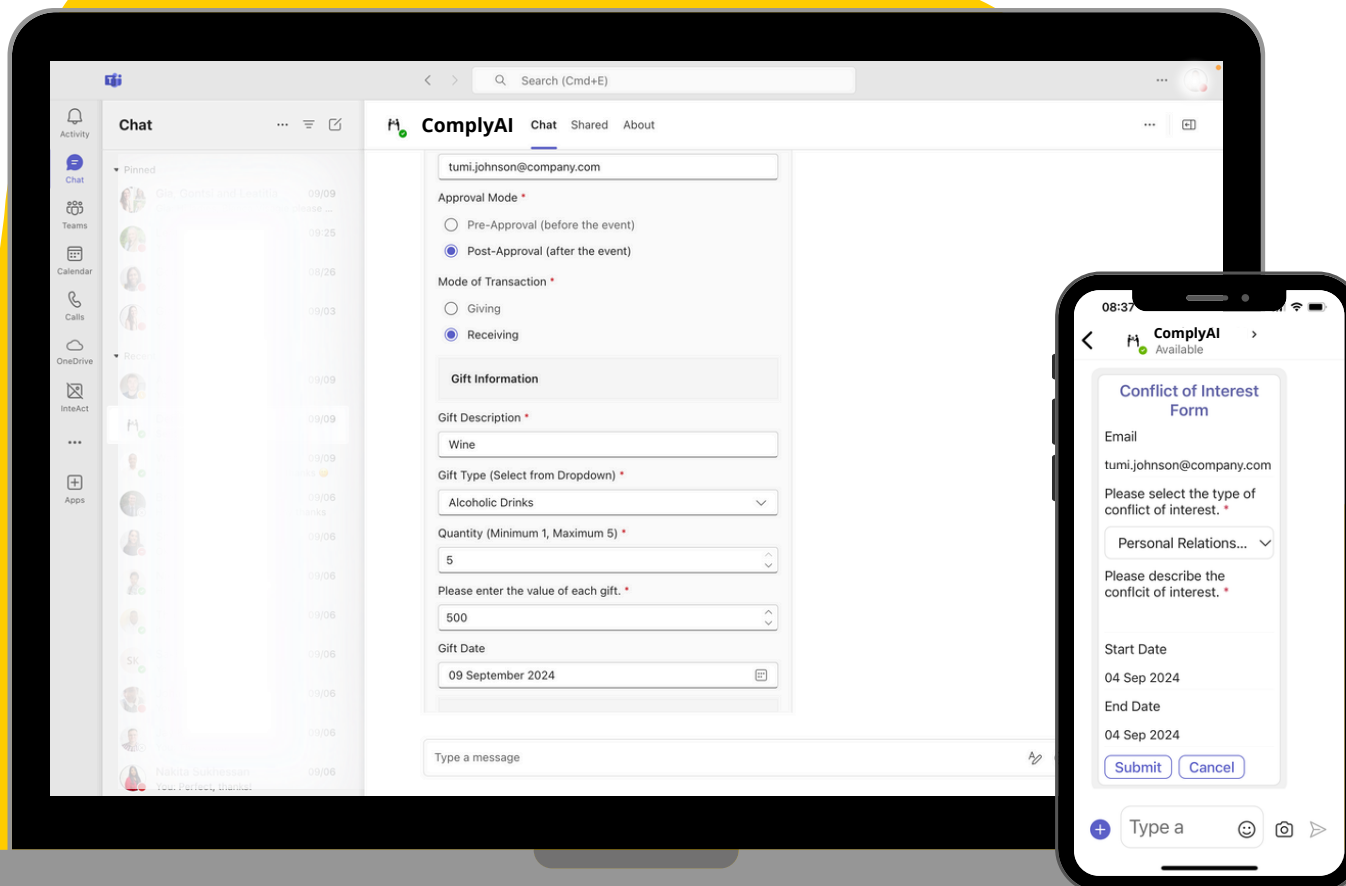

Meet ComplyAI

Contact Us

contact@integrove.com

Declare corporate gifts, hospitality events, and business interests in one easy conversation!

Prevent corruption and increase policy compliance without disrupting workflow— ComplyAI makes compliance a seamless part of your day by integrating effortlessly within the Microsoft tools your team already uses.

Simplify compliance with easy, natural conversations

Ensure every declaration is aligned with your policies

Approvals made simple, reducing manual oversight

Make better decisions with real-time insights

Stay compliant no matter where you are with mobile access